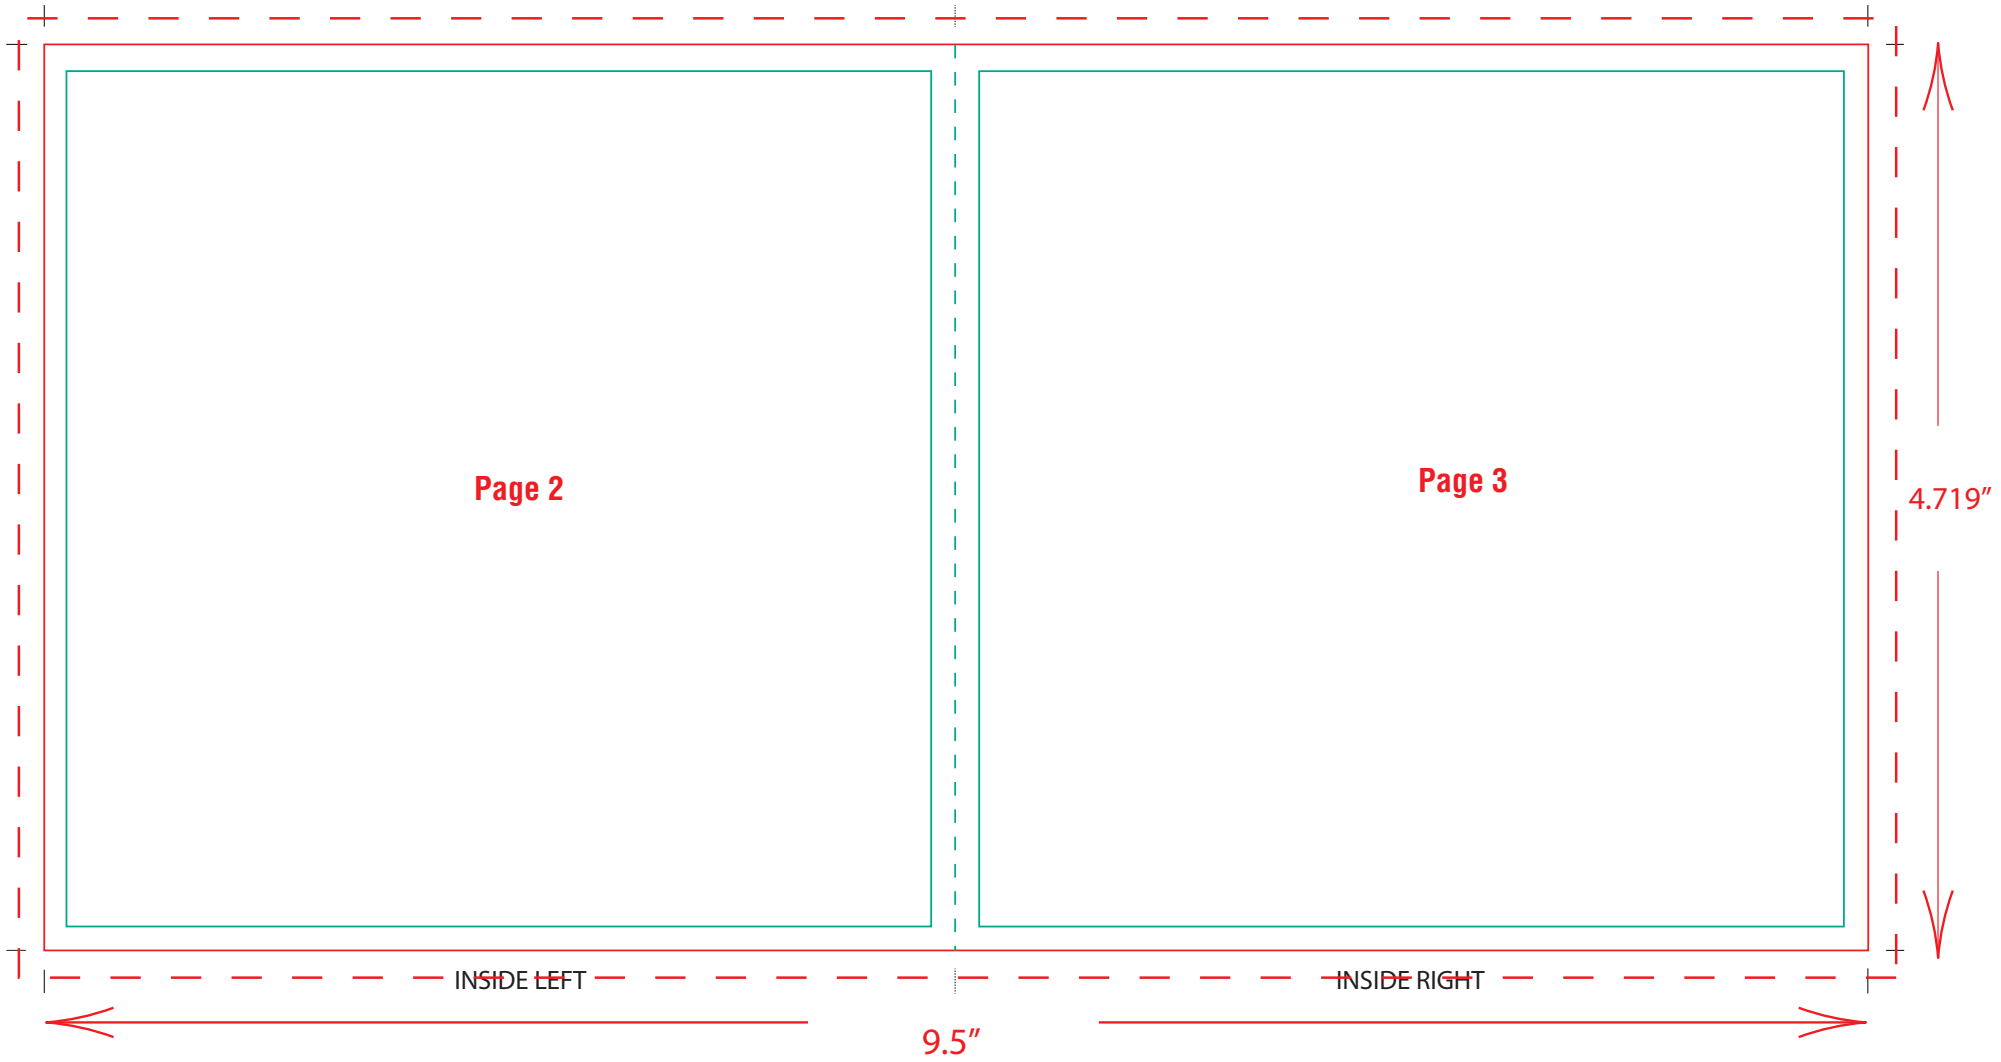

LEGEND

- BLEED
- TRIMLINE
- SAFETY
- FOLD

Page 2

Page 3

INSIDE LEFT

INSIDE RIGHT

9.5"

4.719"